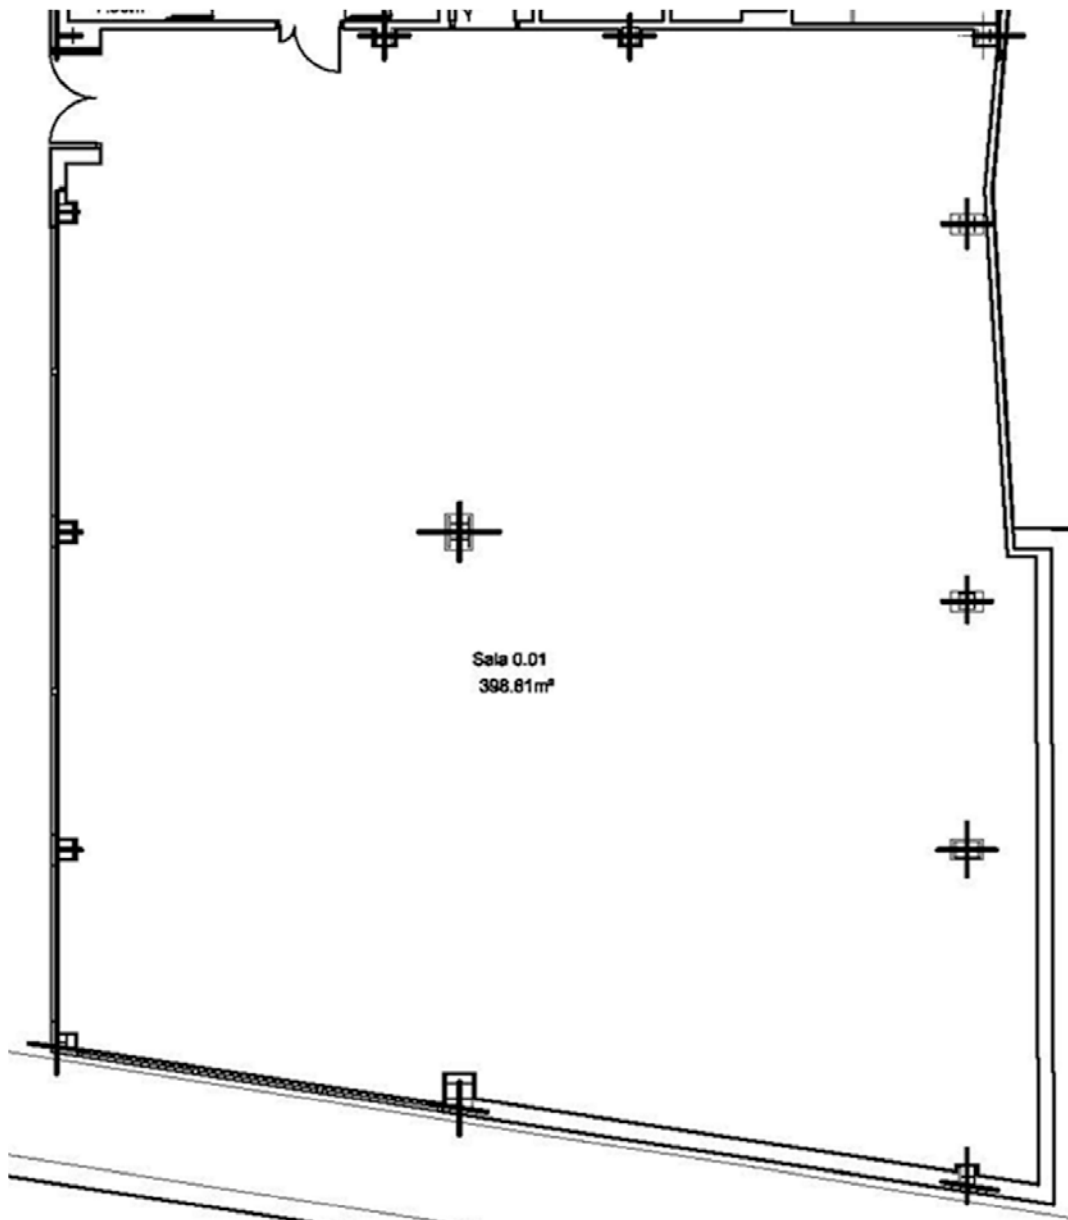

MEM EXHIBITION HALL

Harrobi Plaza / Plaza de la Cantera, 4 Bilbao

www.festivalmem.com

memfestum@yahoo.es

650 939 676

MEM EXHIBITION HALL

398 m²

MEM EXHIBITION HALL